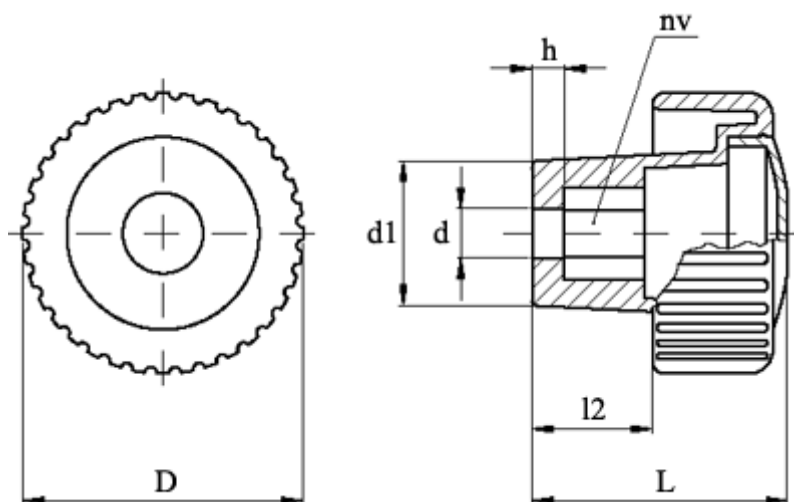

# Data Sheet

Article number: 23021388229

Description: E+G Knurled knob  
MCT.70 EH-14 C9, Black centre cap

## Measures

D = 70  
d = 14  
d1 = 30.5  
h = 9  
L = 71  
l2 = 40  
NV = 21